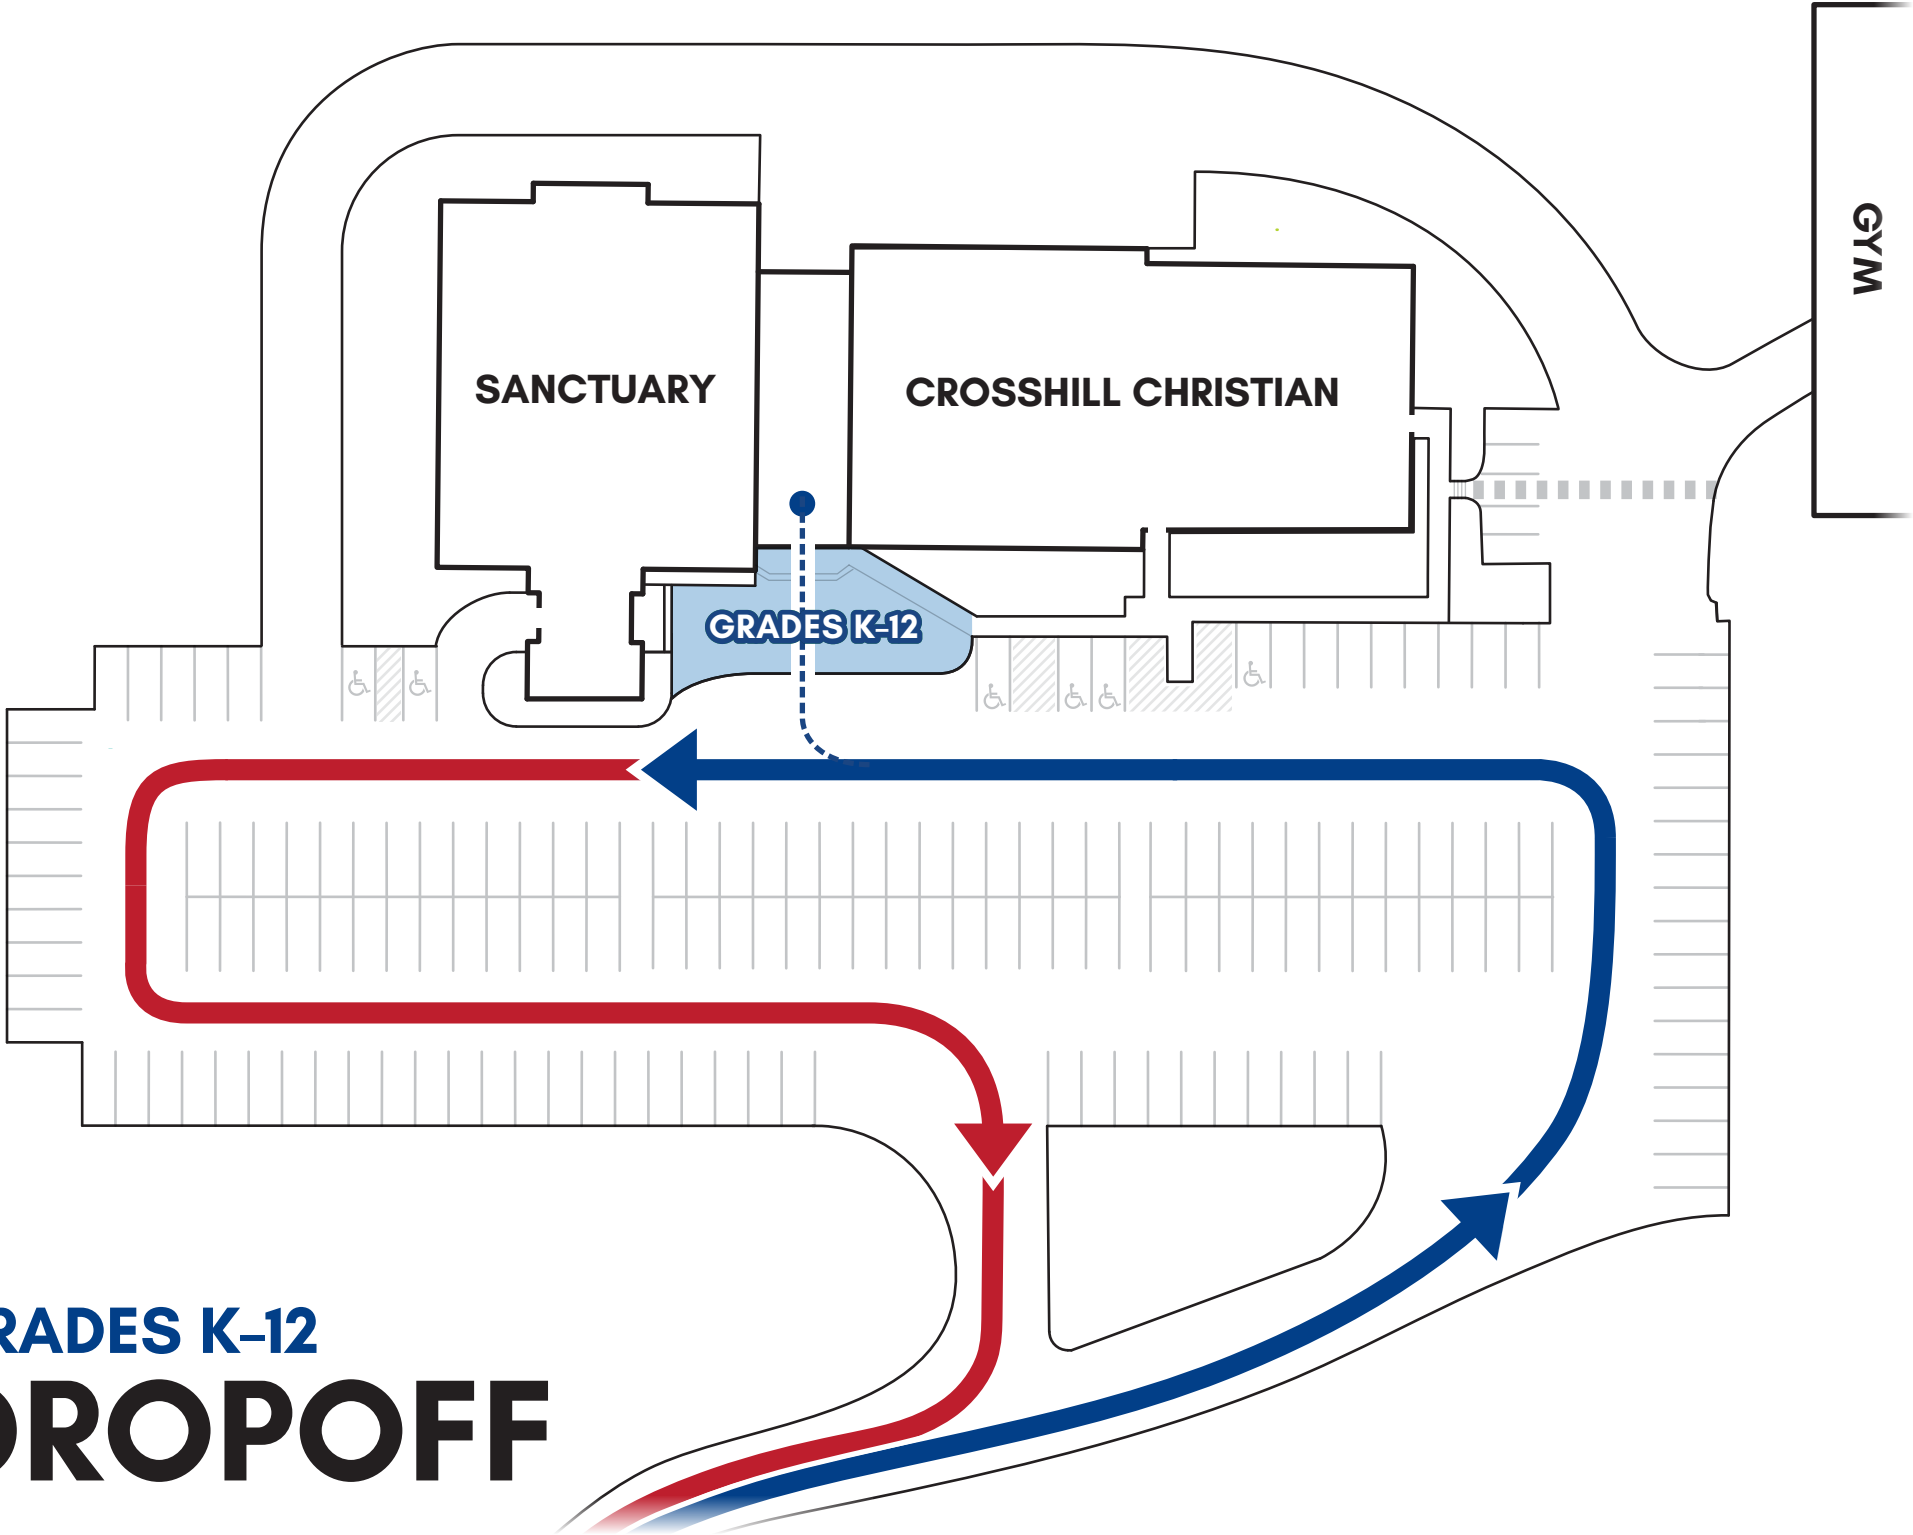

3:00 PM
GRADES 6-12
PICKUP

GYM

SANCTUARY

CROSSHILL CHRISTIAN

GRADES K-12

GRADES K-12
DROPOFF