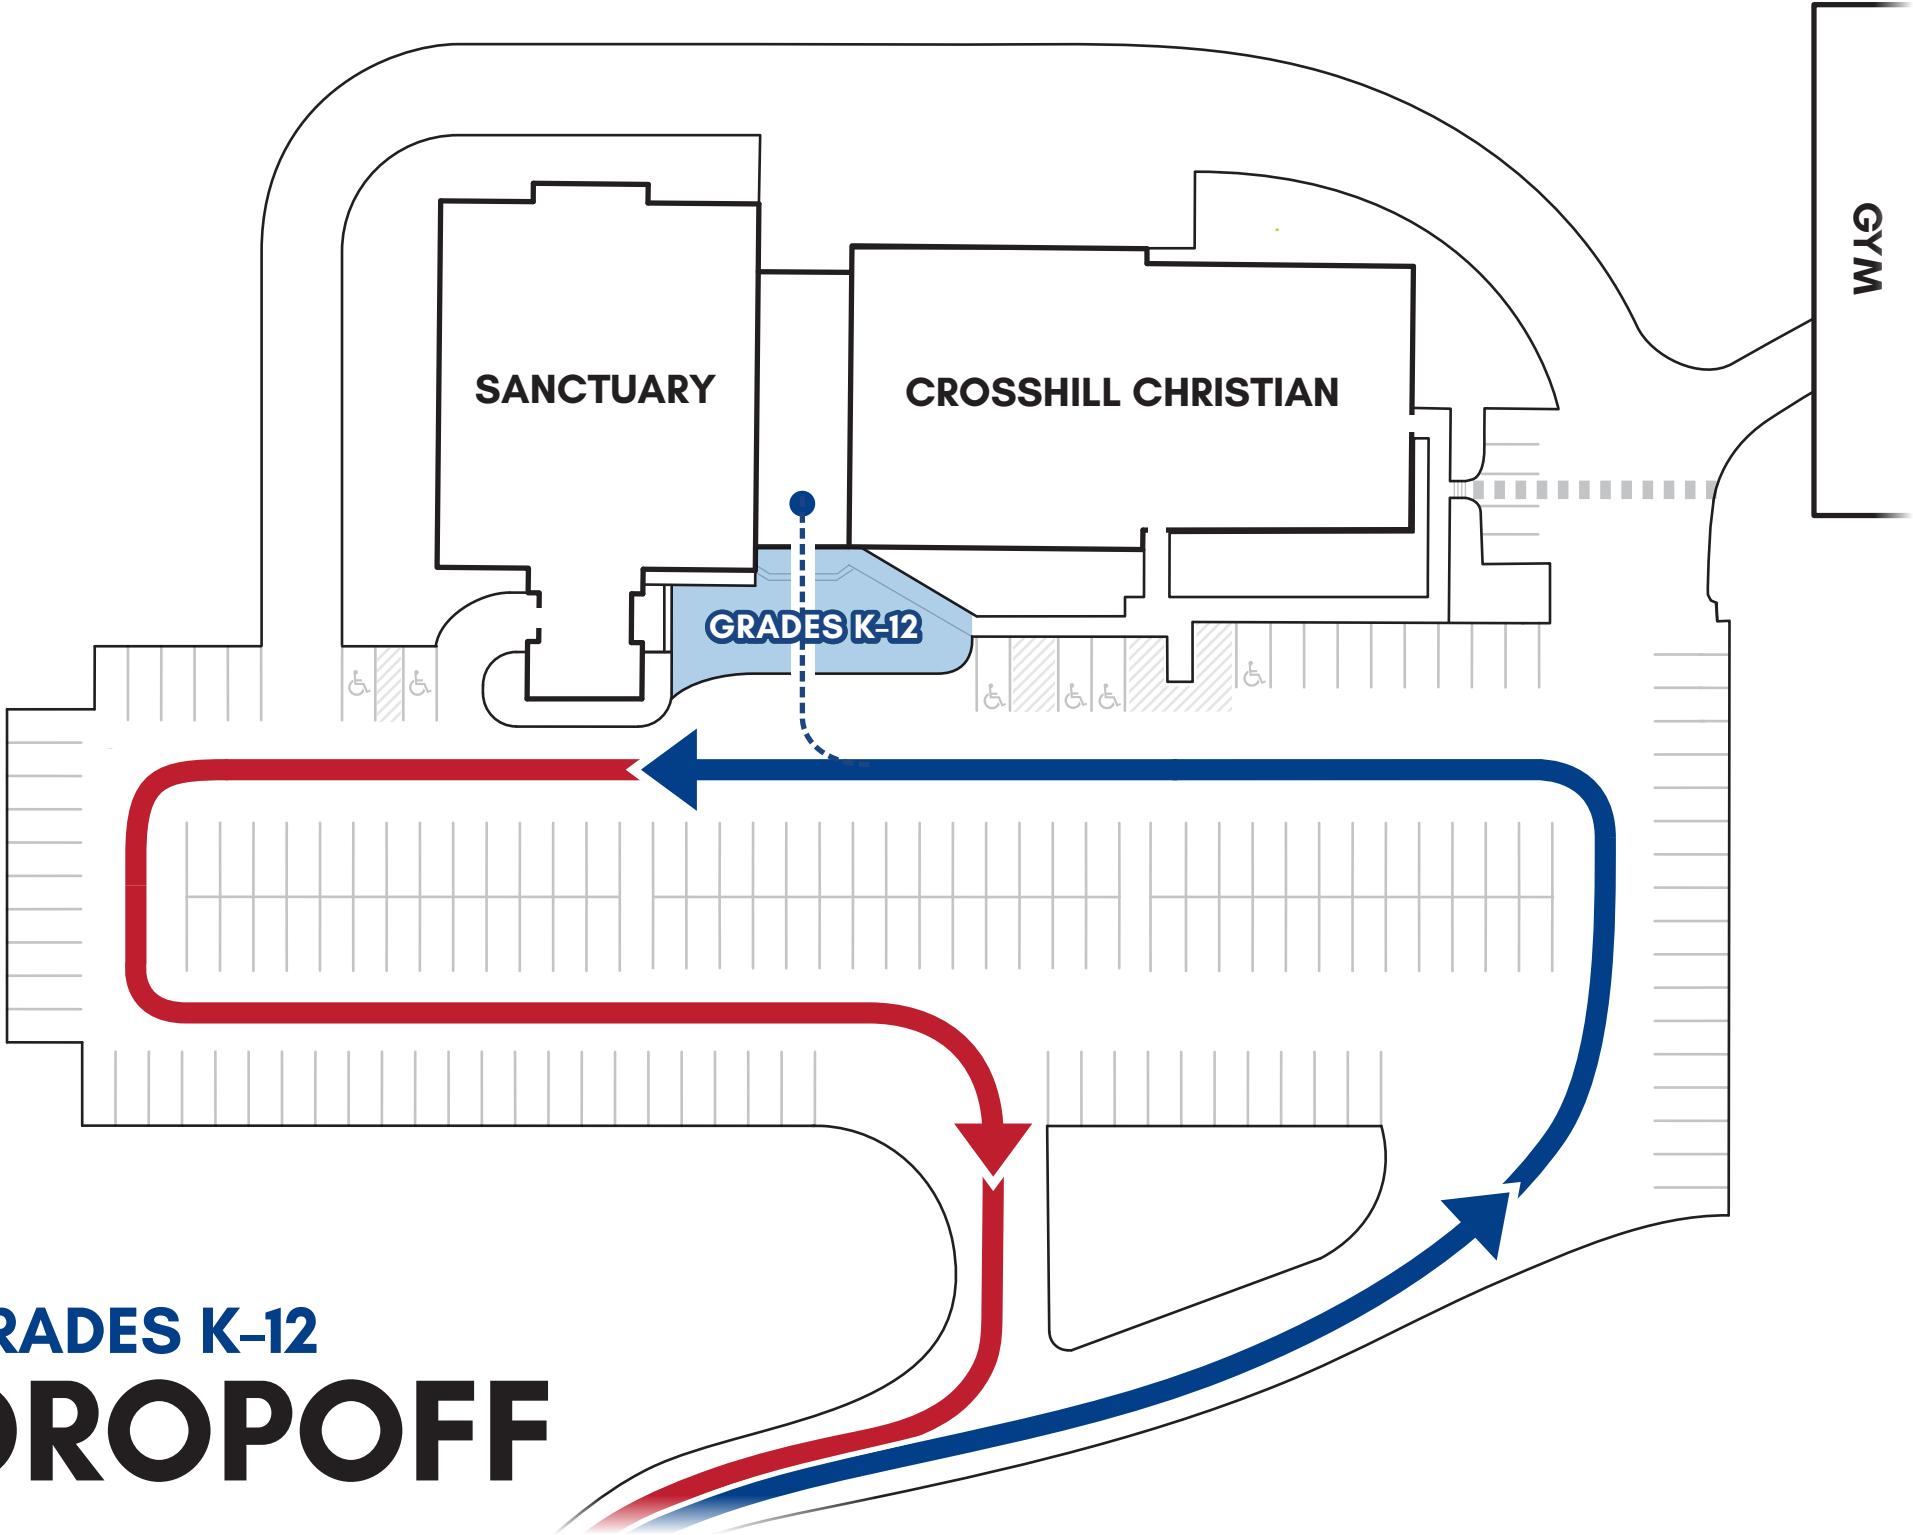

2:50PM  
GRADES 1-5  
**PICKUP**

GYM

SANCTUARY

CROSSHILL CHRISTIAN

GRADES K-12

**GRADES K-12**  
**DROPOFF**