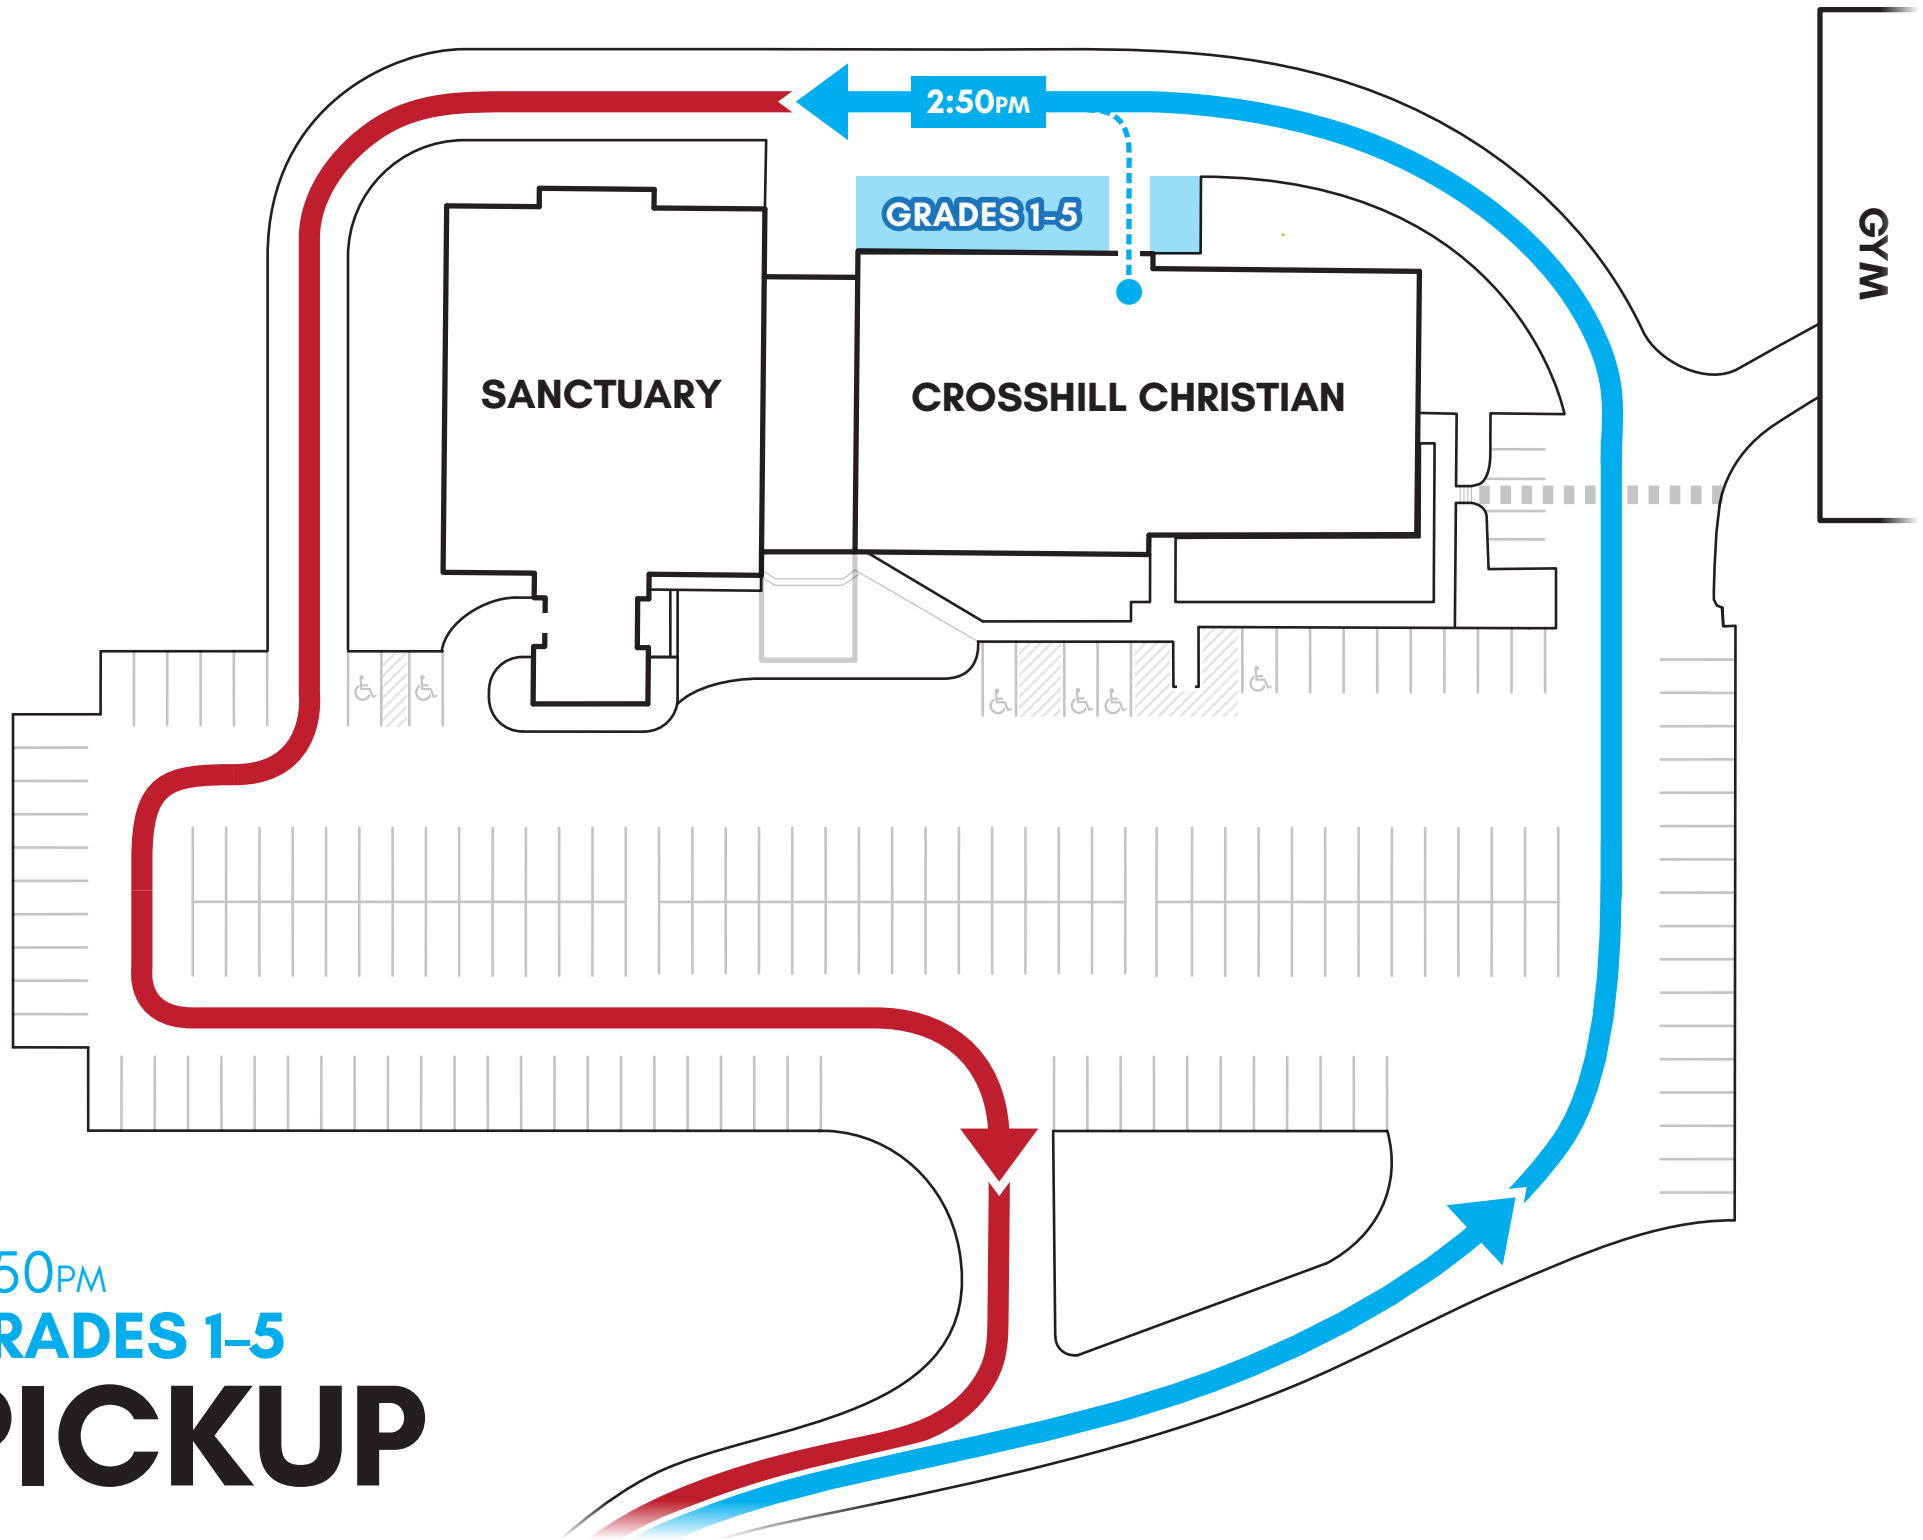

2:50PM  
GRADES 1-5  
**PICKUP**

GYM

SANCTUARY

CROSSHILL CHRISTIAN

GRADES K-12

**GRADES K-12**  
**DROPOFF**