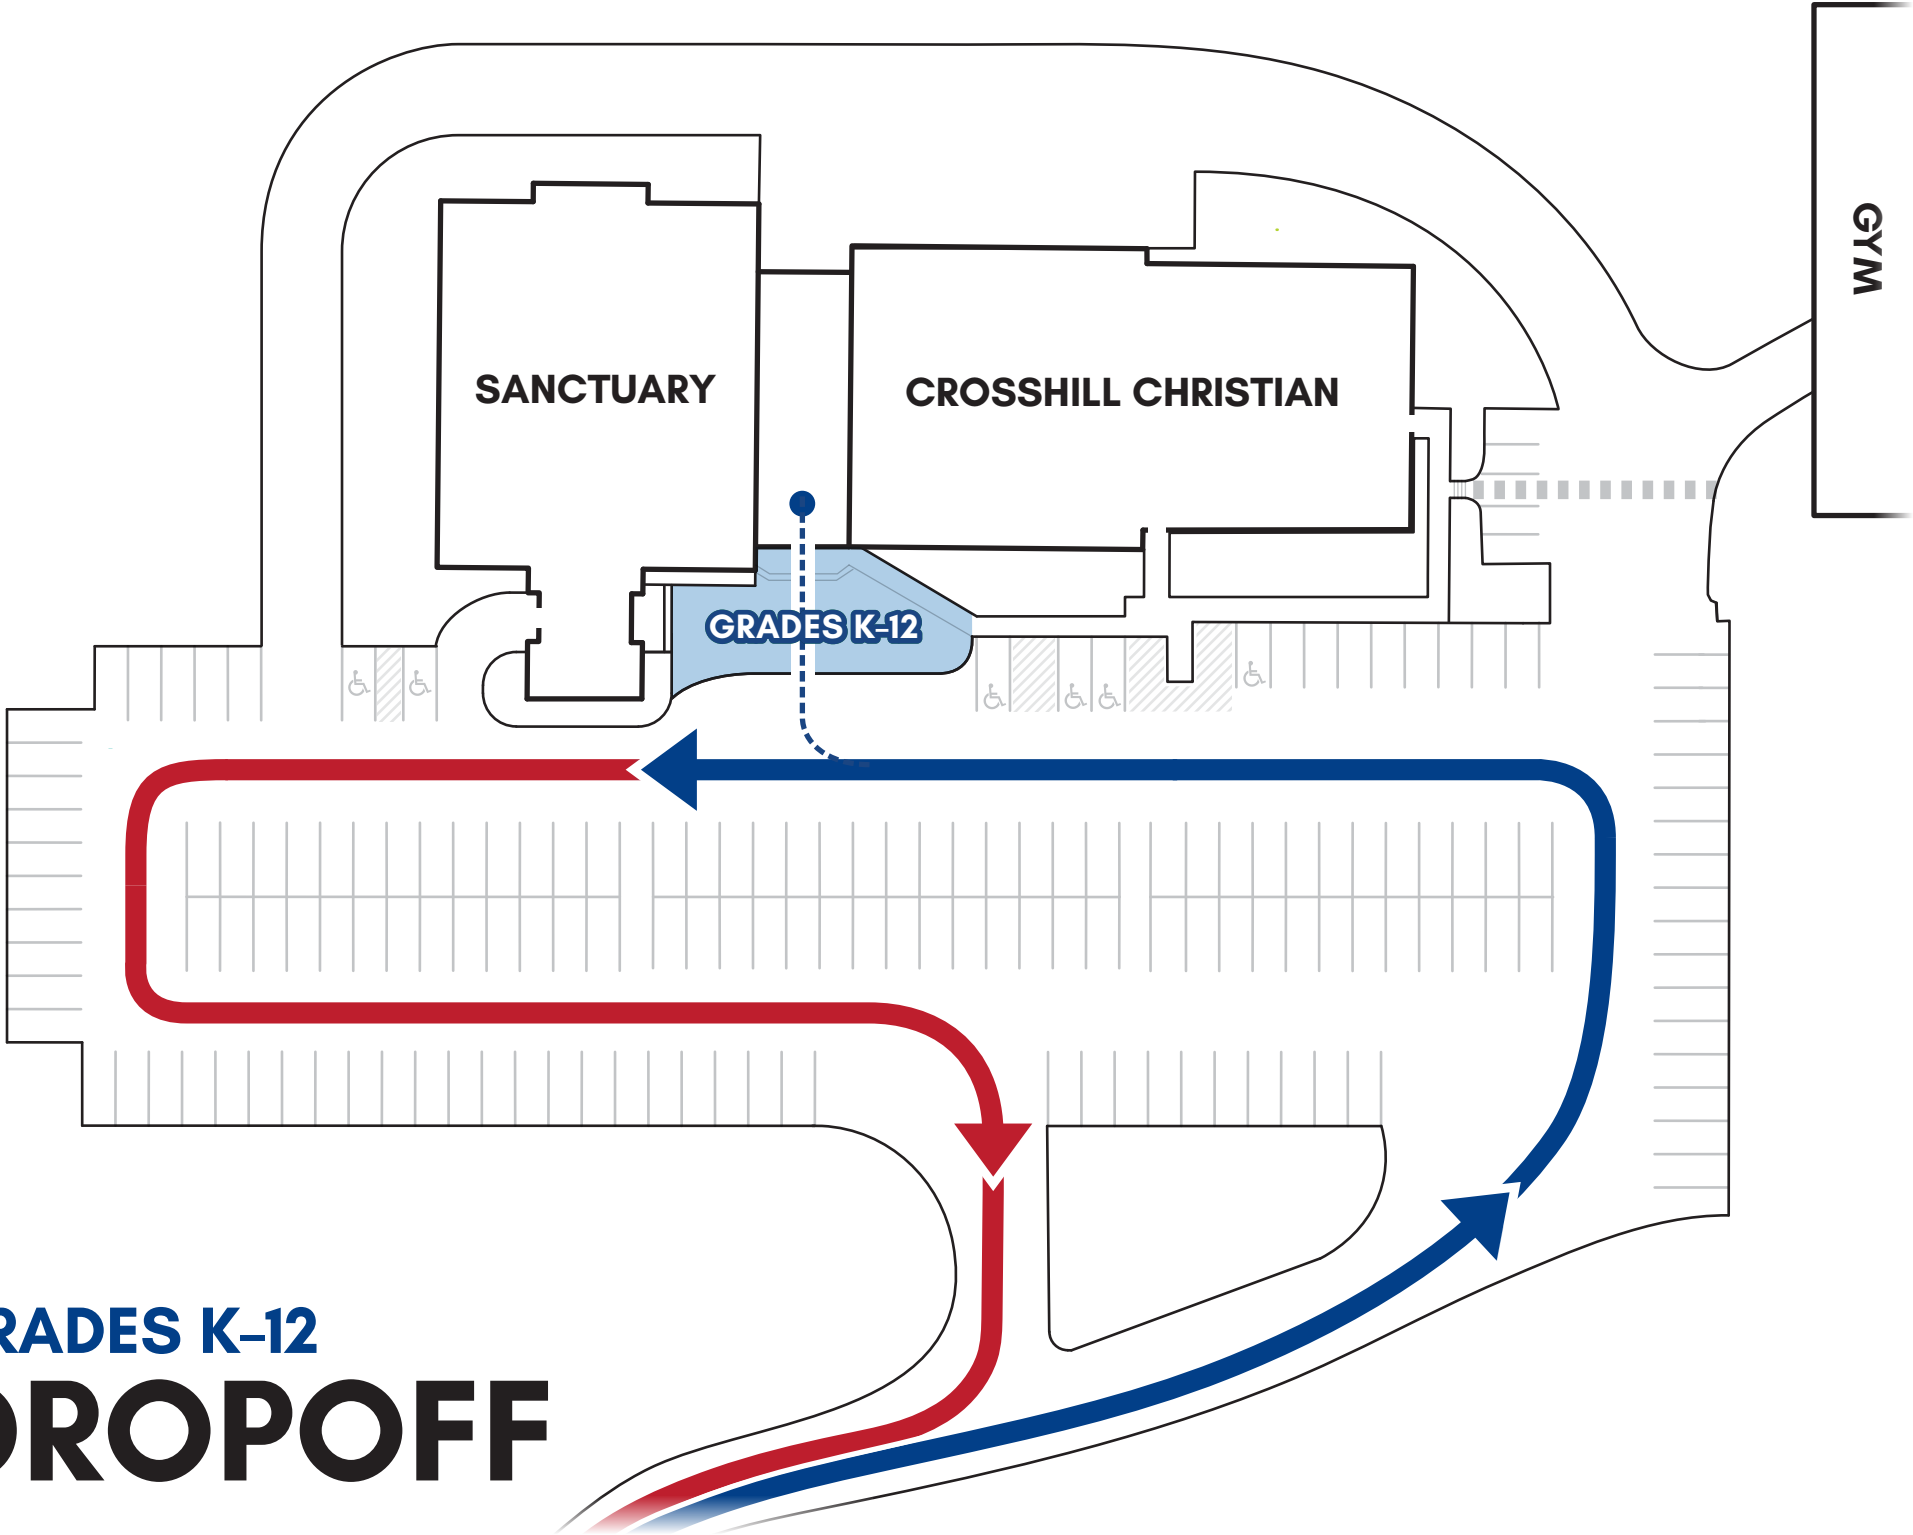

11:15 AM
KINDERGARTEN
PICKUP

SANCTUARY

CROSSHILL CHRISTIAN

GYM

GRADES K-12

GRADES K-12
DROPOFF